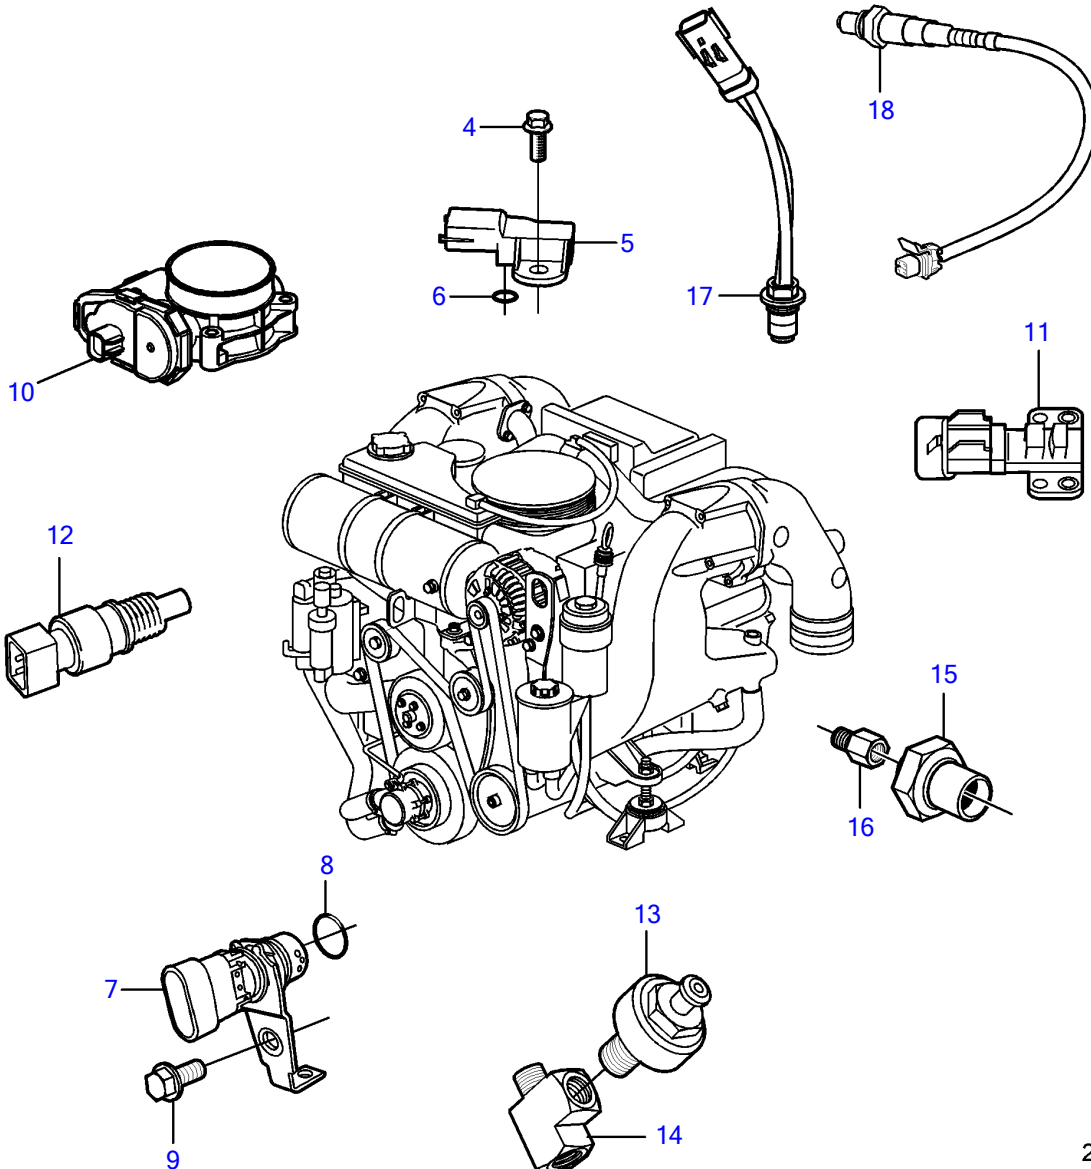

5.7GiCE-300-R

25404

5.7GiCE-300-R

REF	PART NO.	QTY	DESCRIPTION	NOTES
1	21461928	1	Module	
2	3843651	4	Flange screw	
3	21333459	1	Bracket	
4	3858973	1	Bolt	
5	3859020	1	Sensor, MAT/MAP	
6	3858988	1	• Sealing	
7	3858979	1	Sensor, crankshaft position	
8	3859009	1	• O-ring	
9	3858983	1	Bolt	
10		1	Throttle body	See "Throttle Body" page
		2	Sensor, throttle position	
		1	Switch, idle validation	
11	3863130	1	Sensor, camshaft position	
12	3850397	1	Switch	
13	3850357	2	Knock sensor	
14	3593571	1	Fitting	
15	3887328	1	Sensor, oil pressure	
16	3887970	1	Fitting	
17	3889526	4	Sensor, temperature	
18	3883724	4	Sensor, oxygen	