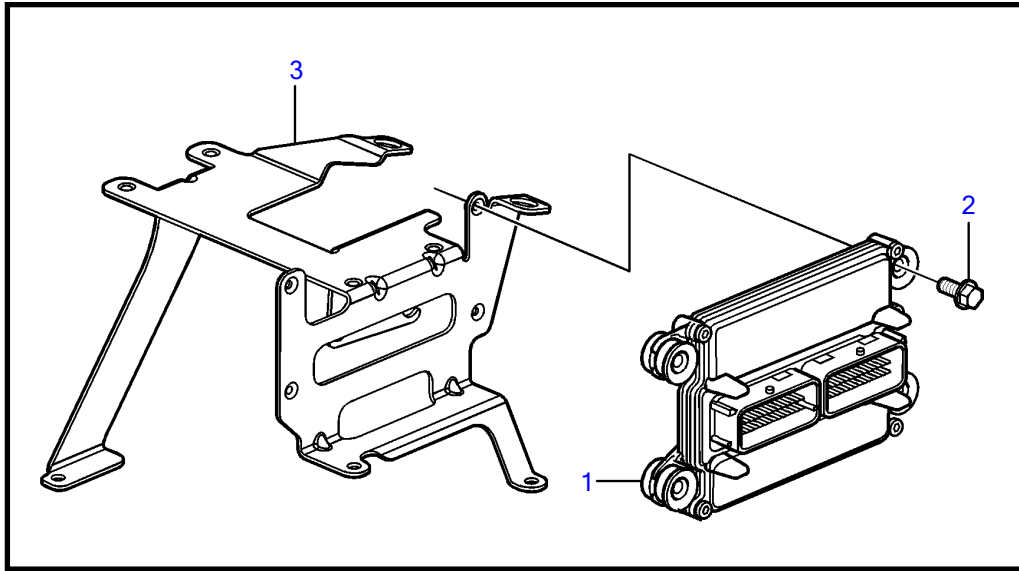

5.7GiCE-300-R

25404

5.7GiCE-300-R

REF	PART NO.	QTY	DESCRIPTION	NOTES
1	21461928	1	Module	
2	3843651	4	Flange screw	
3	21333459	1	Bracket	
4	3858973	1	Bolt	
5	3859020	1	Sensor, MAT/MAP	
6	3858988	1	• Sealing	
7	3858979	1	Sensor, crankshaft position	
8	3859009	1	• O-ring	
9	3858983	1	Bolt	
10		1	Throttle body	See "Throttle Body" page
		2	Sensor, throttle position	
		1	Switch, idle validation	
11	3863130	1	Sensor, camshaft position	
12	3850397	1	Switch	
13	3850357	2	Knock sensor	
14	3593571	1	Fitting	
15	3887328	1	Sensor, oil pressure	
16	3887970	1	Fitting	
17	3889526	4	Sensor, temperature	
18	3883724	4	Sensor, oxygen	